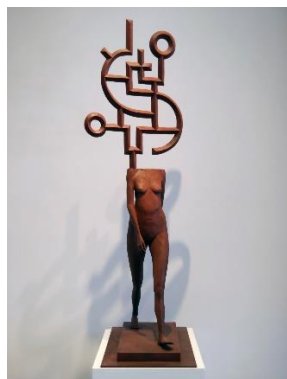

ZOLLA/LIEBERMAN GALLERY INC.

JOHN BUCK

Untameable Magic: Allegories of Nature & Culture

January 29 – March 6, 2021

JOHN BUCK

Duo

jelutong wood
40.5 x 32 x 10 in.
2010

\$25,000.

JOHN BUCK

Palo Alto II

cast bronze with patina
Ed. 3/5
66 x 21 x 20 in.
2008

\$40,000.

JOHN BUCK

The Scroll

jelutong wood with acrylic
68.5 x 44.5 x 10 in.
2013

\$28,000.